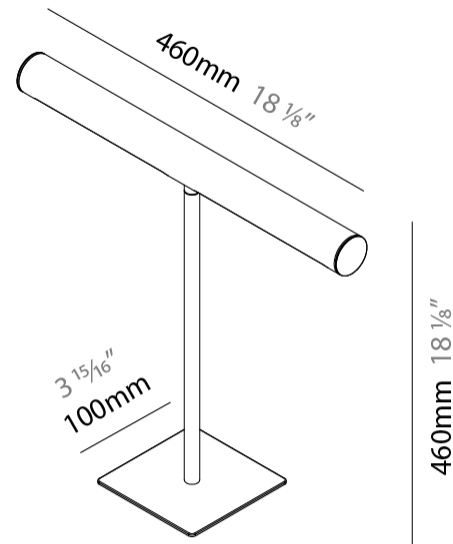

PROJECT	
TYPE	
SPECIFIER	
QUANTITY	
DATE	

ELLE PORTABLE

D204005-

base number Finish
Options

1. To build a product code in our configurator select the specify button on the base model # product page
2. To build a manual product code on this datasheet choose from the options listed below in blue font and add the suffix to the base model #

GENERAL

Series: Elle
Brand: Zaneen
Division: Design
Mounting Type: Portable
Mounting Location: Table
Subcategory: Task

PHYSICAL

Shape: Cylinder
Length (mm): 460
Length (in): 18 1/8
Width (mm): 100
Width (in): 3 15/16
Height (mm): 460
Height (in): 18 1/8
Light Distribution: Direct
Diffuser: Acrylic Bi-Satin
Fixture Finish: MBK / MWH / MCB
Fixture Material: Aluminum

ELECTRICAL

Lamp Type: LED
Input Wattage (W): 6
Dimming: Touch Dimming
Driver Included: Yes
Driver Location: Inline Transformer Plug
Driver Class: Class 2
Input Voltage (V): 120 - 277
Output Voltage (V): 24

LED

Color Temperature (°K): 3000
CRI: >90 CRI
Lamp Life (hrs): 50000

OPTICAL

RATINGS AND CERTIFICATIONS

Certified By: Certified for North American Standards
IP rating: IP20